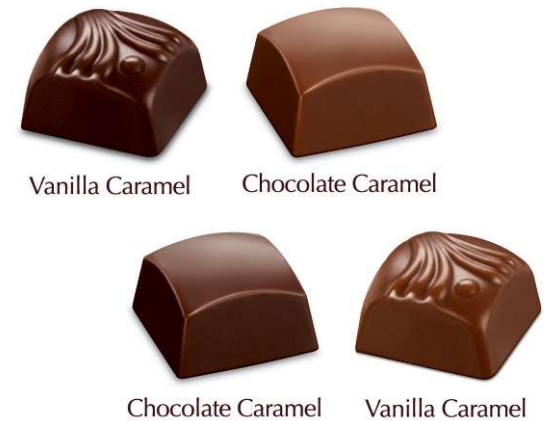

# Milk & Dark Chocolate

- 24 piece Milk & Dark Chocolate Collection

Elmer Item Number	ITEM		Description	CASE					DISPLAY TRAY	UPC	UNIT
	Pack	Oz		Case GTIN	Weight (lbs)	Shipping Dimensions L x W x H	Case Cube	Pallet Pattern High x Tier	On Shelf Dimensions H x W x D		On Shelf Unit Dimensions H x W x D
45T85706C300A	6	8.57	Hershey's Pot of Gold Milk & Dark Chocolate Collection	0-00-41761-11827-6	4.85	10 x 6.625 x 11	0.422	4 x 28	6.625 x 10 x 10.875	0-34000-45470-9	6 x 9.25 x 1.75

# Caramel Collection

Vanilla Caramel

Chocolate Caramel

Chocolate Caramel

Vanilla Caramel

- 24 piece Caramel Collection

Elmer Item Number	ITEM		Description	CASE					DISPLAY TRAY	UPC	UNIT
	Pack	Oz		Case GTIN	Weight (lbs)	Shipping Dimensions L x W x H	Case Cube	Pallet Pattern High x Tier	On Shelf Dimensions H x W x D		On Shelf Unit Dimensions H x W x D
45T86006C301C	6	8.6	Hershey's Pot Of Gold Caramel Collection	0-00-41761-11828-3	4.93	10 x 6.625 x 11	0.422	4 x 28	6.625 x 10 x 10.875	0-34000-45471-6	6 x 9.25 x 1.75

# Milk Chocolate Collection

- 24 piece Milk Chocolate Collection

Elmer Item Number	ITEM		Description	CASE					DISPLAY TRAY	UPC	UNIT
	Pack	Oz		Case GTIN	Weight (lbs)	Shipping Dimensions L x W x H	Case Cube	Pallet Pattern High x Tier	On Shelf Dimensions H x W x D		On Shelf Unit Dimensions H x W x D
45T86406C302M	6	8.64	Hershey's Pot Of Gold Milk Chocolate Collection	0-00-41761-11829-0	4.96	10 x 6.625 x 11	0.422	4 x 28	6.625 x 10 x 10.875	0-34000-45472-3	6 x 9.25 x 1.75