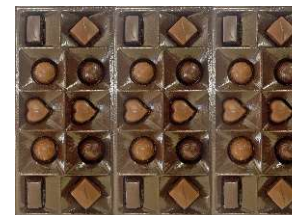

- 30 piece milk and dark chocolate assortment

Elmer Item Number	ITEM		Description	Case GTIN	Weight (lbs)	CASE			DISPLAY TRAY	UPC	UNIT
	Pack	Oz				Shipping Dimensions L x W x H	Case Cube	Pallet Pattern High x Tier	On Shelf Dimensions H x W x D		On Shelf Unit Dimensions H x W x D
45D1210C1460	10	12	Premium Chocolates Gold Plate	0-00-41761-11717-0	12.05	14.4 x 11 x 11	1.01	3 x 11	11 x 14.4 x 11 Tear Away	0-41761-10542-9	10.2 x 14 x 1

# Milk & Dark Collection

- 60 piece milk and dark chocolate assortment

Elmer Item Number	ITEM		Description	Case GTIN	Weight (lbs)	CASE Shipping Dimensions L x W x H	Case Cube	Pallet Pattern High x Tier	DISPLAY TRAY	UPC	UNIT
	Pack	Oz							On Shelf Dimensions H x W x D		On Shelf Unit Dimensions H x W x D
45D2408C0400	8	24	Milk and Dark Chocolate Collection	0-00-41761-11579-4	15.6	21 x 14.3 x 8.4	1.45	4 x 5	None	0-41761-10442-2	10.2 x 14 x 1.9