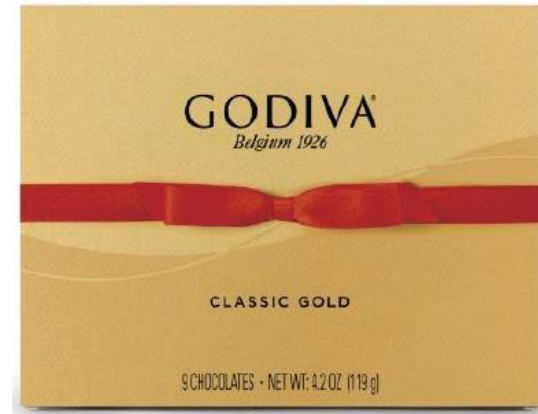

Last Updated on 03.09.2022

By: JS

Holiday

- *MASTERPIECES*
- *DOMES*
- *GOLDMARK*
- *CLASSIC GOLD*
- *NOVELTY*

MASTERPIECES

12616 HOLIDAY CARAMEL MP
SM BAG

12618 HOLIDAY ASSORTED MP
SM BAG

12625 HOLIDAY ASSORTED
MP FLOWERBOX

15010 HOLIDAY GOLDMARK 9PC AND GOLDMARK 9PC DARK AOK
FLOORSTAND

15009 HOLIDAY CORE 9PC GOLDMARK FLOORSTAND 24CT

CLASSIC GOLD

14990 CLASSIC GOLD 9PC GIFTBOX W/ RED SNAPBOW

14992 CLASSIC GOLD 18PC GIFTBOX W/ RED SNAPBOW