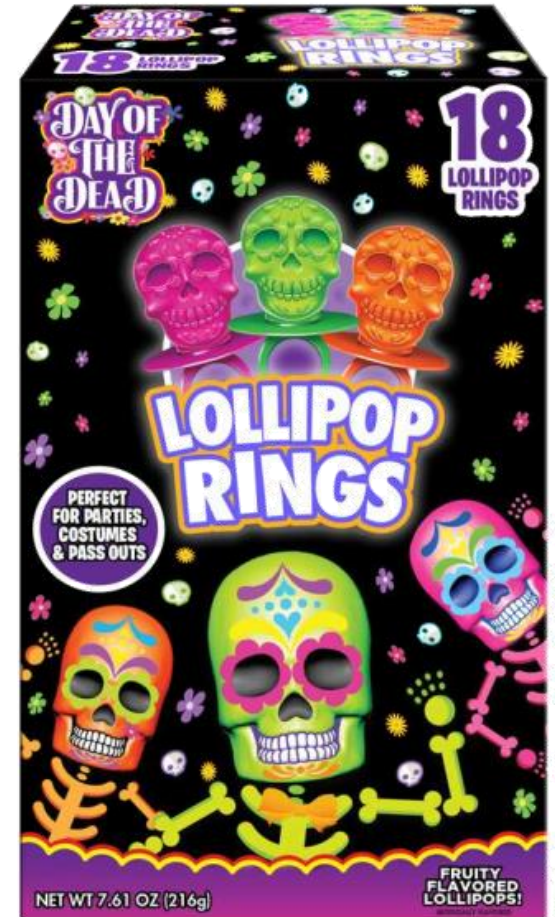

## Spooky Lip Pops<sup>®</sup> CD

Item #: 47020

Case Pack: 2/12ct

Case Pack: 72ct

**NBC Pop Ups!® 3pk Gift Set**

Item #: 72004

Case Pack: 6ct (bulk)

**NBC Pop Ups!® Blister FD**

Item #: 72002

Case Pack: 1/36ct

NBC Pop Ups!®

**NBC Pop Ups!® Blister CD**

Item #: 72009

Case Pack: 2/12ct

**NEW**

# LOLLIPOP RINGS

Lollipop Rings™

18ct Day of the Dead Lollipop Rings™ Box

Item #: 47014

Case Pack: 1/6ct (open stock)