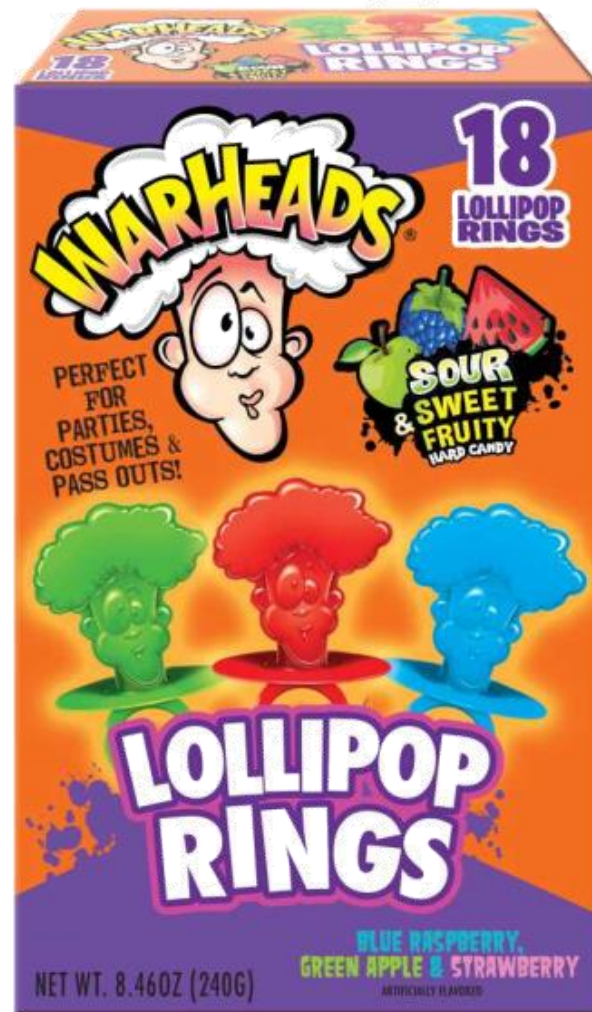

LOLLIPOP RINGS

Lollipop Rings™

Warheads® 18ct Lollipop Rings™ Box

Item #: 91005

Case Pack: 1/6ct (bulk)