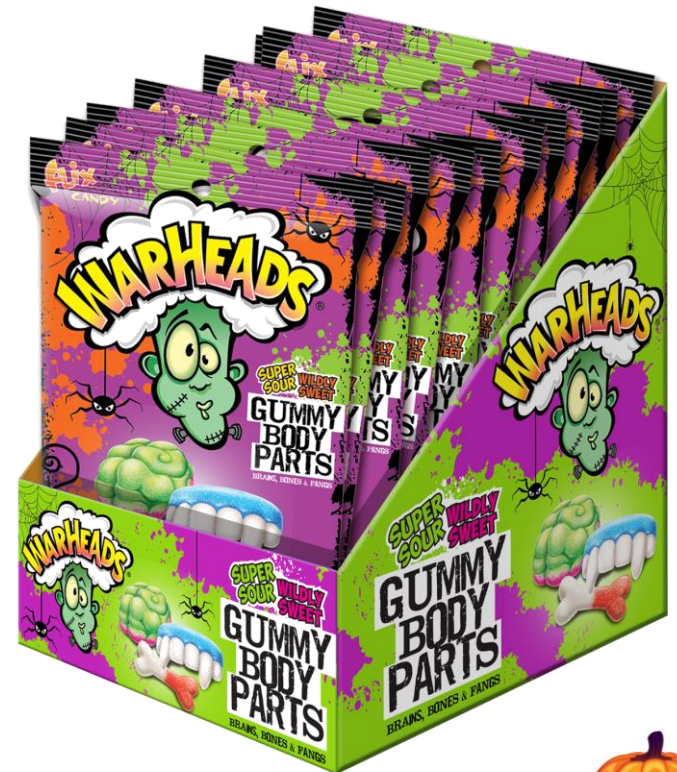

Warheads® Gummy Body Parts CD

Item #: 91006

Case Pack: 2/12ct