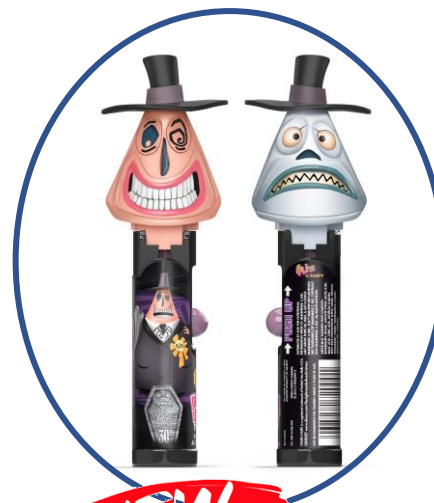

NBC Pop Ups!® Blister CD

Item #: 72009

Case Pack: 2/12ct