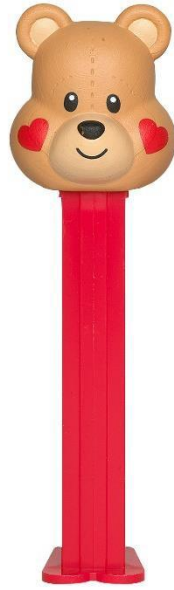

Valentine's

White Bear

Happy Heart Crystal

Silly Heart Crystal

Brown Bear

Valentine's Party Bag

12-count bag contains 3 of each design!